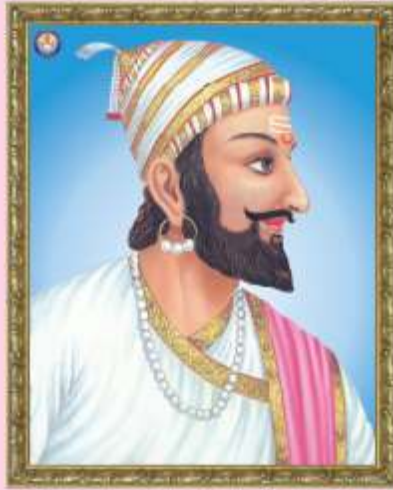

LS09 : Chhatrapati Shivaji

Chhatrapati Shivaji

Shivaji was the founder of great Maratha Empire in Western India. His Father Chhatraj Shivaji was raised to Maratha chief of Ujjain and his...